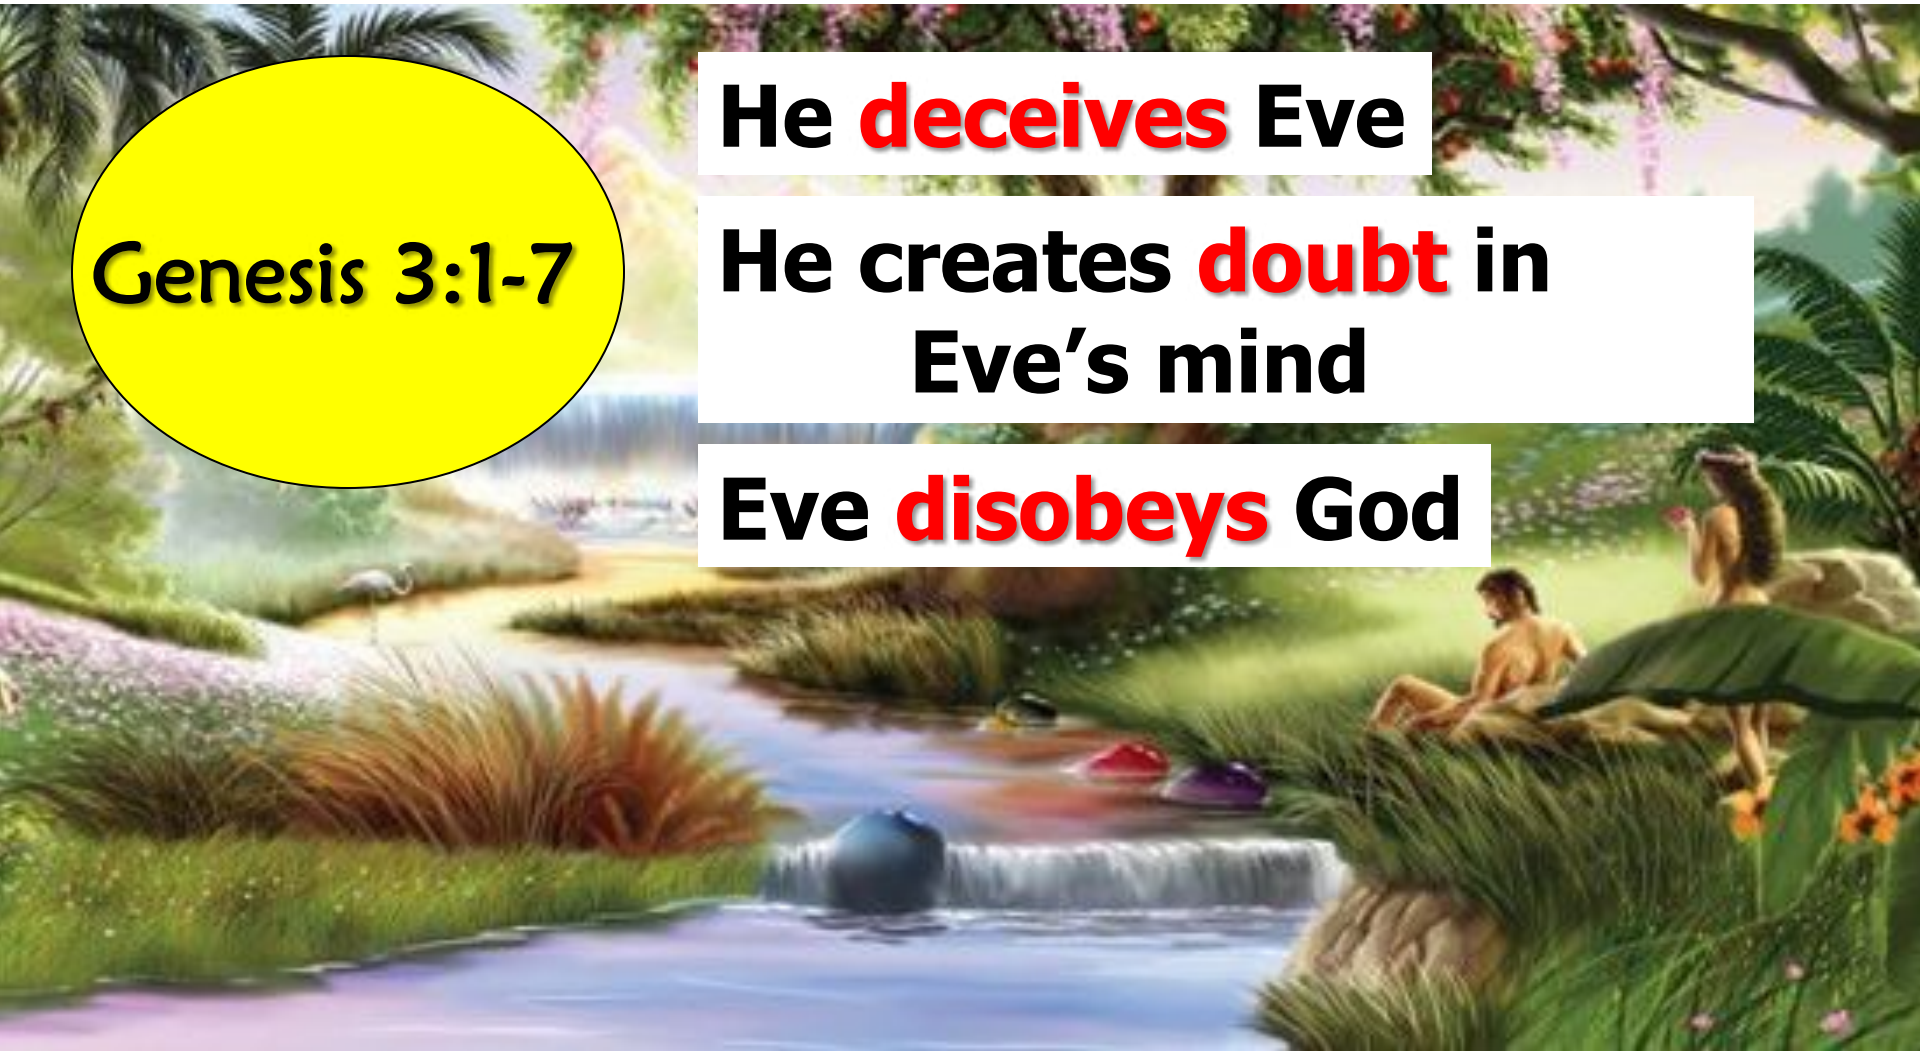

Adam and Eve were not satisfied

He **discredits** what God said

Genesis 3:1-7

He **deceives** Eve

He creates **doubt** in
Eve's mind

Eve **disobeys** God

Three questions come out of this

- *Whose voice will I hear?*
- *Whose will rule my heart?*
- *Who do I trust?*

*"Life, the way
it was meant
to be."*

A target with concentric rings of grey, blue, red, and yellow. Three arrows with red fletching and wooden shafts are embedded in the center yellow bullseye.

***Sin has
changed and
ruined the life
that God
intended***