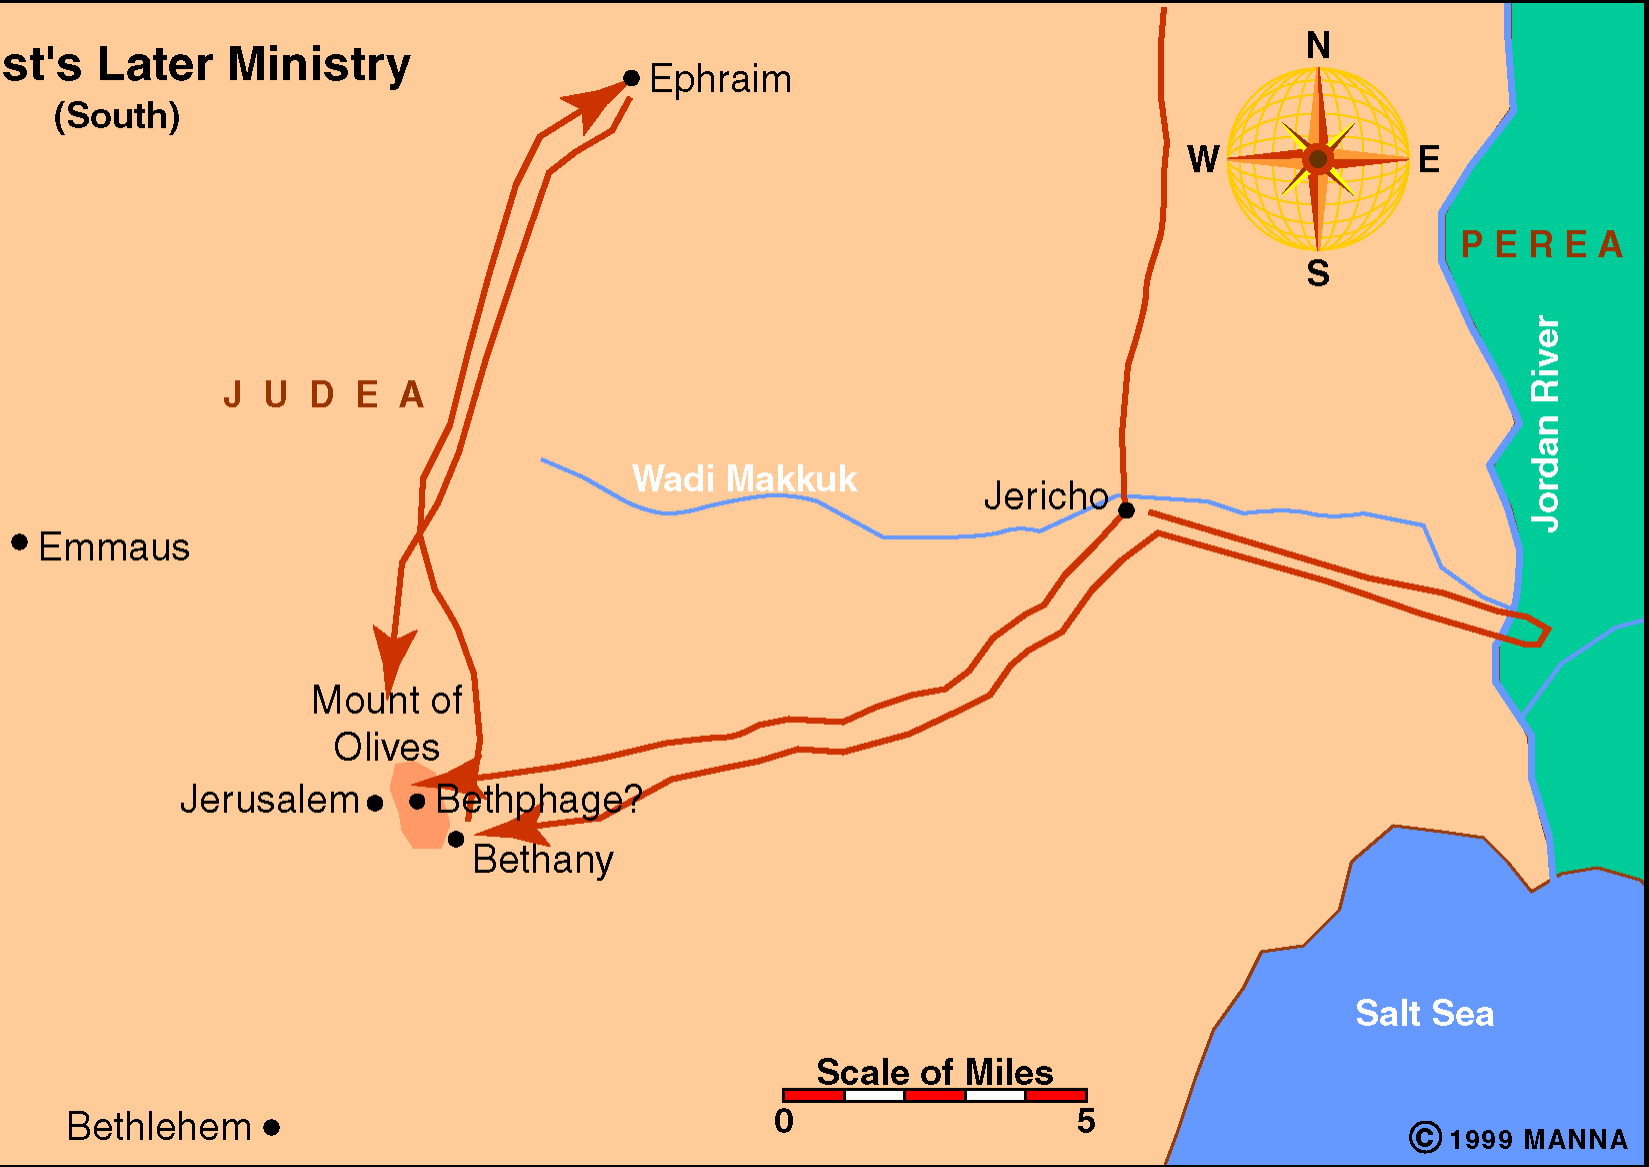

The **Last Week** of **Christ**

Jesus in Bethany (Saturday)

The **Last Week** of **Christ**

Jesus in Bethany (Saturday)

- Six days before the Passover, Jesus made a stop in Bethany. Why?
- Mary does a kind gesture for the Lord. What was it? Why did she do it?
- Jesus strongly rebukes Judas. Why? What did it prompt Judas to do?
- A large crowd is gathered in Bethany. Why?
- What did the chief priests plan to do to Lazarus? Why?

The **Last Week** of **Christ**

JERUSALEM

Birth of Christ

Christ's Later Ministry (South)

• Emmaus

Mount of
Olives

Jerusalem •

• Bethphage?

• Bethany

Wadi Makkuk

Jericho

• Ephraim

J U D E A

P E R E A

Jordan River

Salt Sea

Scale of Miles

0 5

Bethlehem •

© 1999 MANNA

Christ's Final Days

Jesus in Bethany (Saturday)

- Six days before the Passover, Jesus made a stop in Bethany. Why?
- Mary does a kind gesture for the Lord. What was it? Why did she do it?
- Jesus strongly rebukes Judas. Why? What did it prompt Judas to do?
- A large crowd is gathered in Bethany. Why?
- What did the chief priests plan to do to Lazarus? Why?