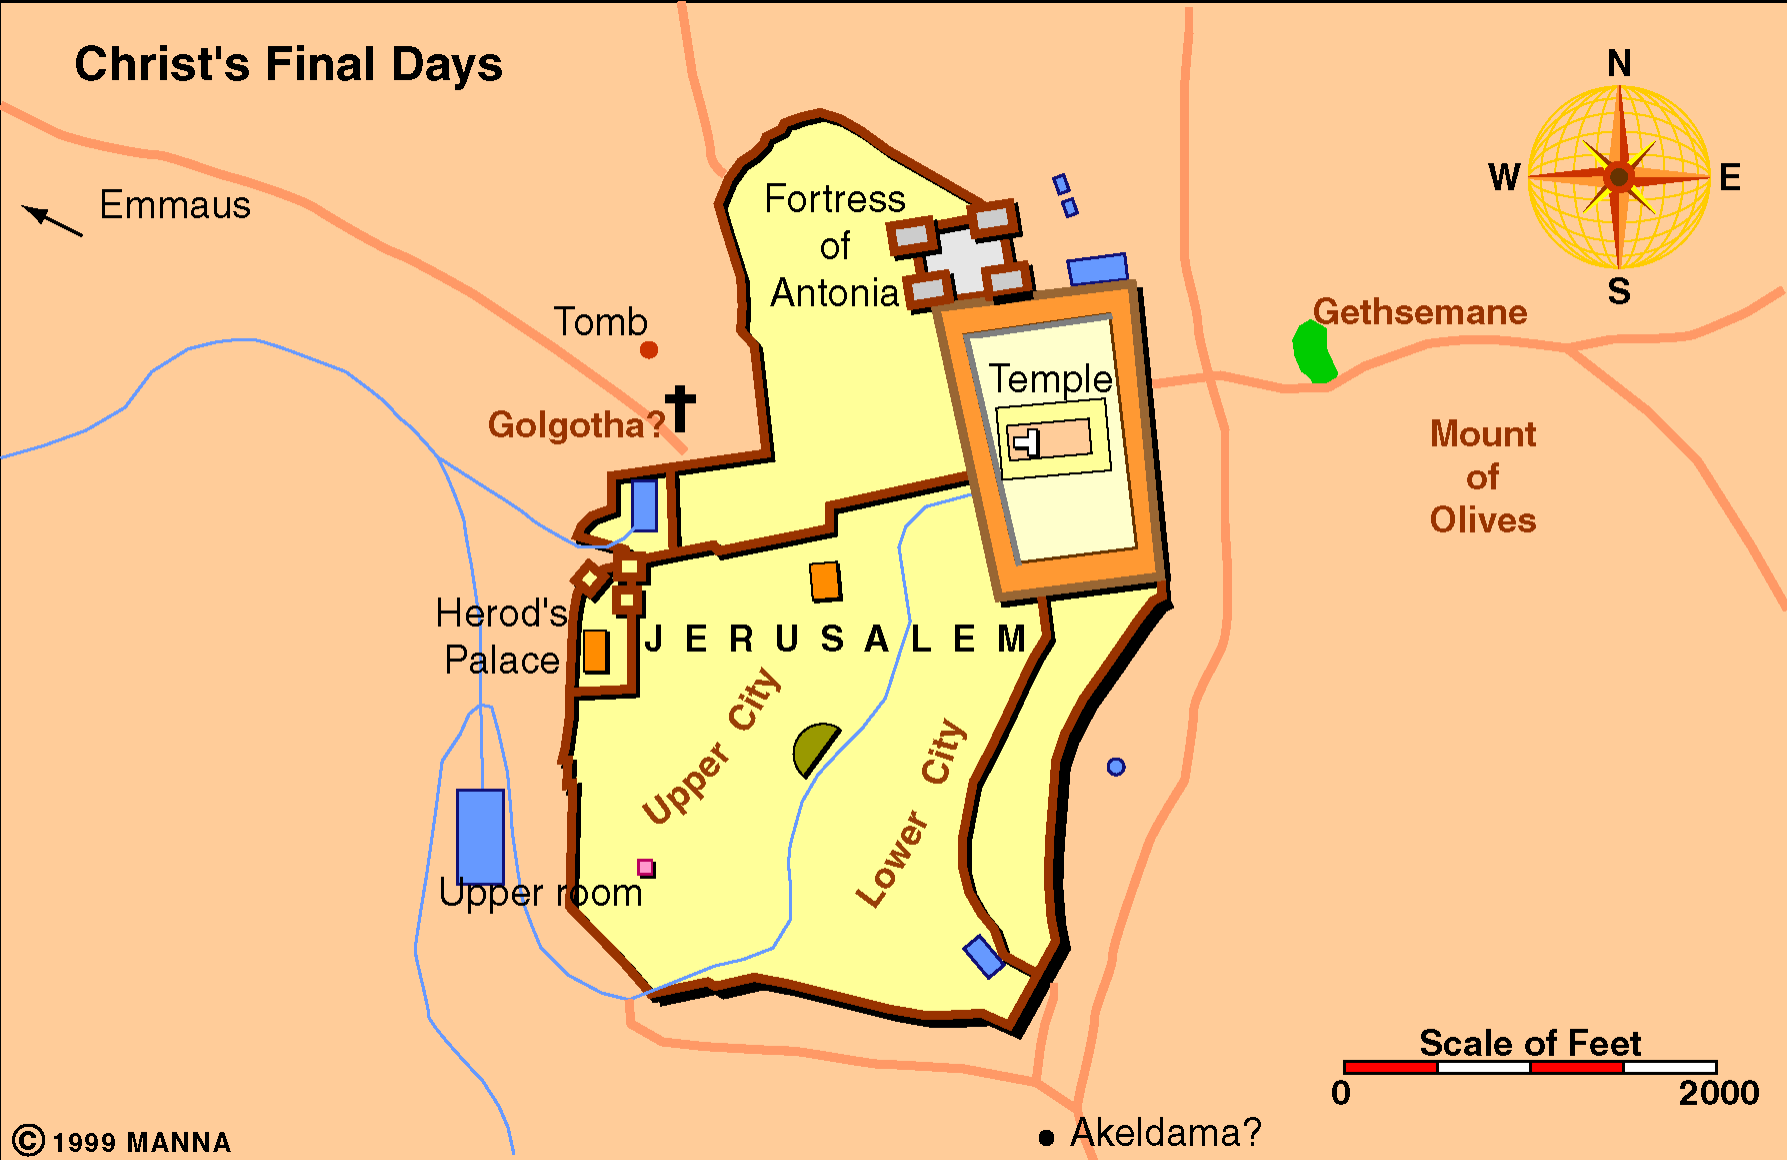

The **Last Week** of **Christ**

Jesus in Bethany (Saturday)

The **Last Week** of **Christ**

Jesus in Bethany (Saturday)

- Six days before the Passover, Jesus made a stop in Bethany. Why?
- Mary does a kind gesture for the Lord. What was it? Why did she do it?
- Jesus strongly rebukes Judas. Why? What did it prompt Judas to do?
- A large crowd is gathered in Bethany. Why?
- What did the chief priests plan to do to Lazarus? Why?

The **Last Week** of **Christ**

JERUSALEM

Birth of Christ

Christ's Later Ministry (South)

• Emmaus

Mount of
Olives

Jerusalem •

• Bethphage?

• Bethany

Wadi Makkuk

Jericho

• Ephraim

J U D E A

P E R E A

Jordan River

Salt Sea

Scale of Miles

0 5

Bethlehem •

© 1999 MANNA

Christ's Final Days

Jesus in Bethany (Saturday)

- Six days before the Passover, Jesus made a stop in Bethany. Why?
- Mary does a kind gesture for the Lord. What was it? Why did she do it?
- Jesus strongly rebukes Judas. Why? What did it prompt Judas to do?
- A large crowd is gathered in Bethany. Why?
- What did the chief priests plan to do to Lazarus? Why?