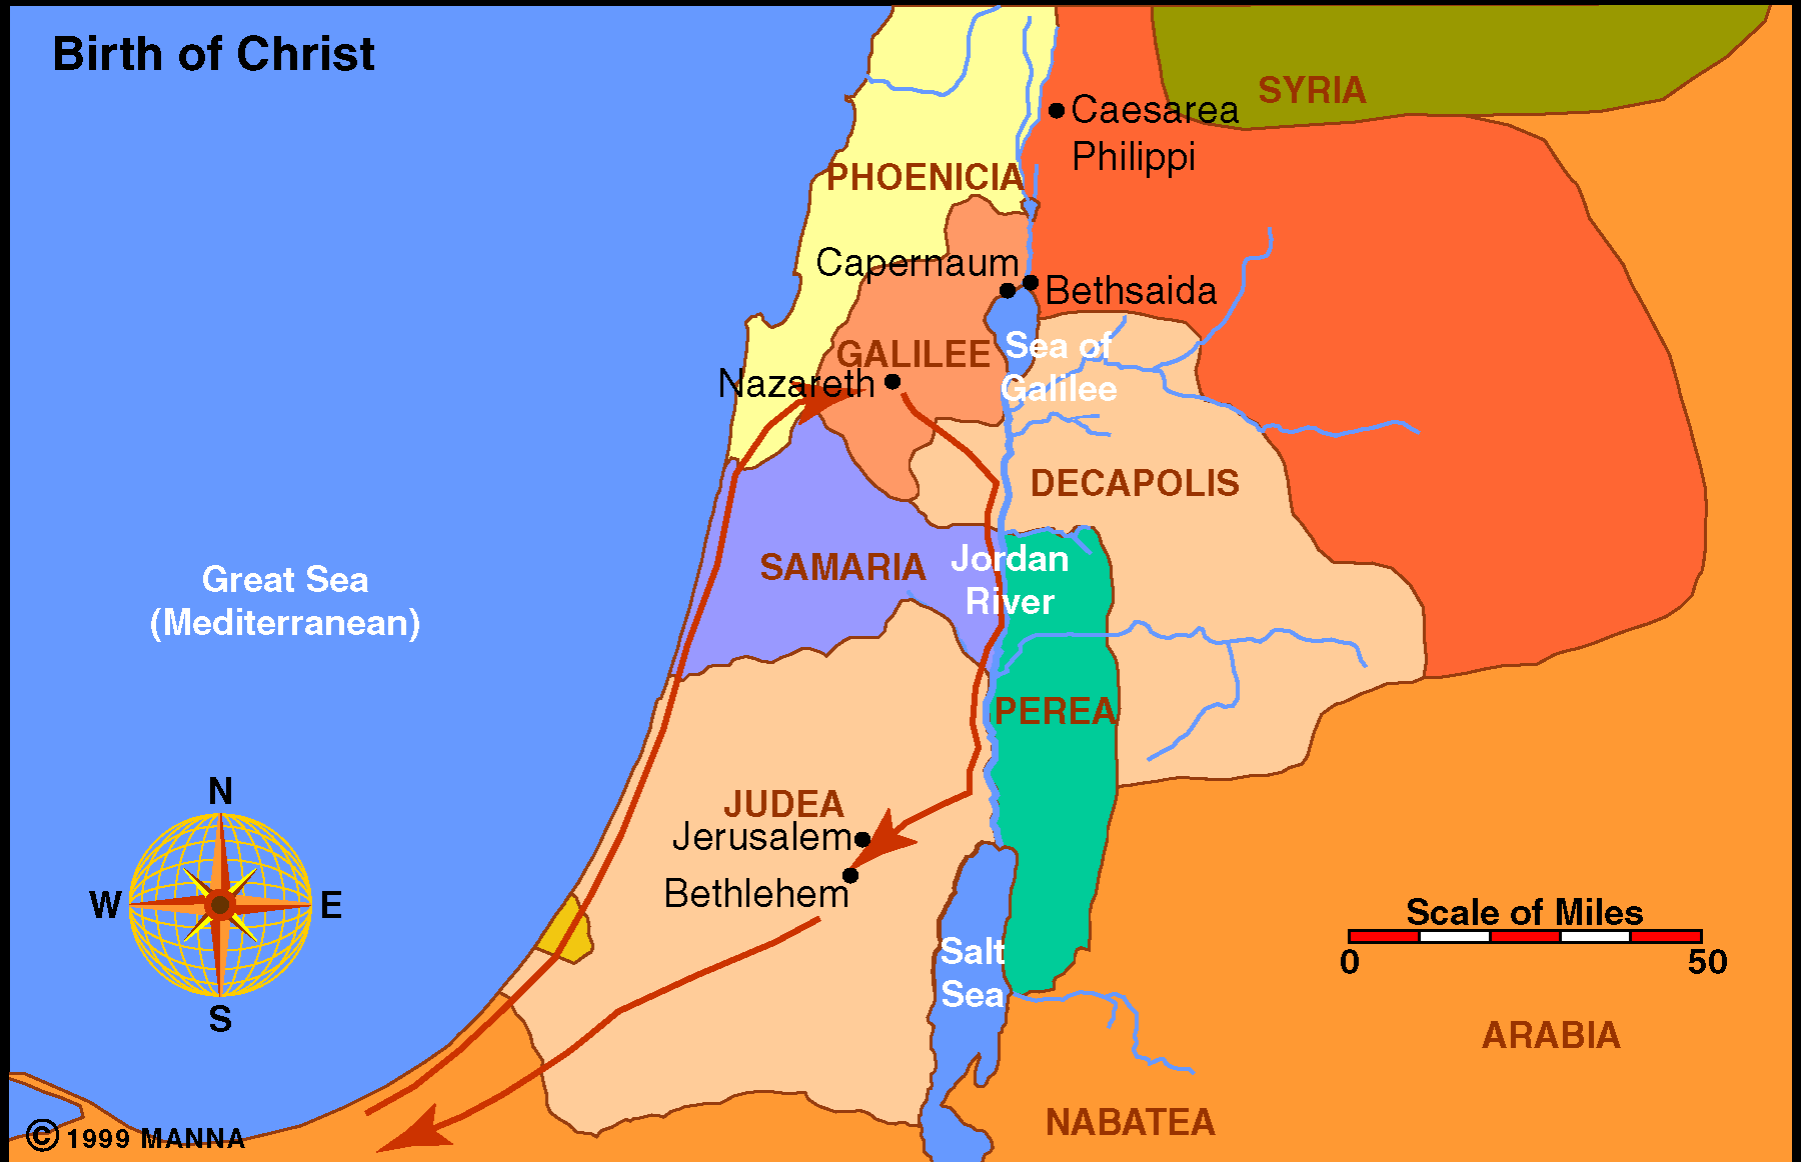

The **Last Week** of **Christ**

Jesus in Bethany (Saturday)

The **Last Week** of **Christ**

Jesus in Bethany (Saturday)

- Six days before the Passover, Jesus made a stop in Bethany. Why?
- Mary does a kind gesture for the Lord. What was it? Why did she do it?
- Jesus strongly rebukes Judas. Why? What did it prompt Judas to do?
- A large crowd is gathered in Bethany. Why?
- What did the chief priests plan to do to Lazarus? Why?

The **Last Week** of **Christ**

JERUSALEM

Birth of Christ

Christ's Later Ministry (South)

• Emmaus

Mount of
Olives

Jerusalem •

• Bethphage?

• Bethany

Wadi Makkuk

Jericho

• Ephraim

J U D E A

P E R E A

Jordan River

Salt Sea

Scale of Miles

0 5

Bethlehem •

© 1999 MANNA

Christ's Final Days

Jesus in Bethany (Saturday)

- Six days before the Passover, Jesus made a stop in Bethany. Why?
- Mary does a kind gesture for the Lord. What was it? Why did she do it?
- Jesus strongly rebukes Judas. Why? What did it prompt Judas to do?
- A large crowd is gathered in Bethany. Why?
- What did the chief priests plan to do to Lazarus? Why?