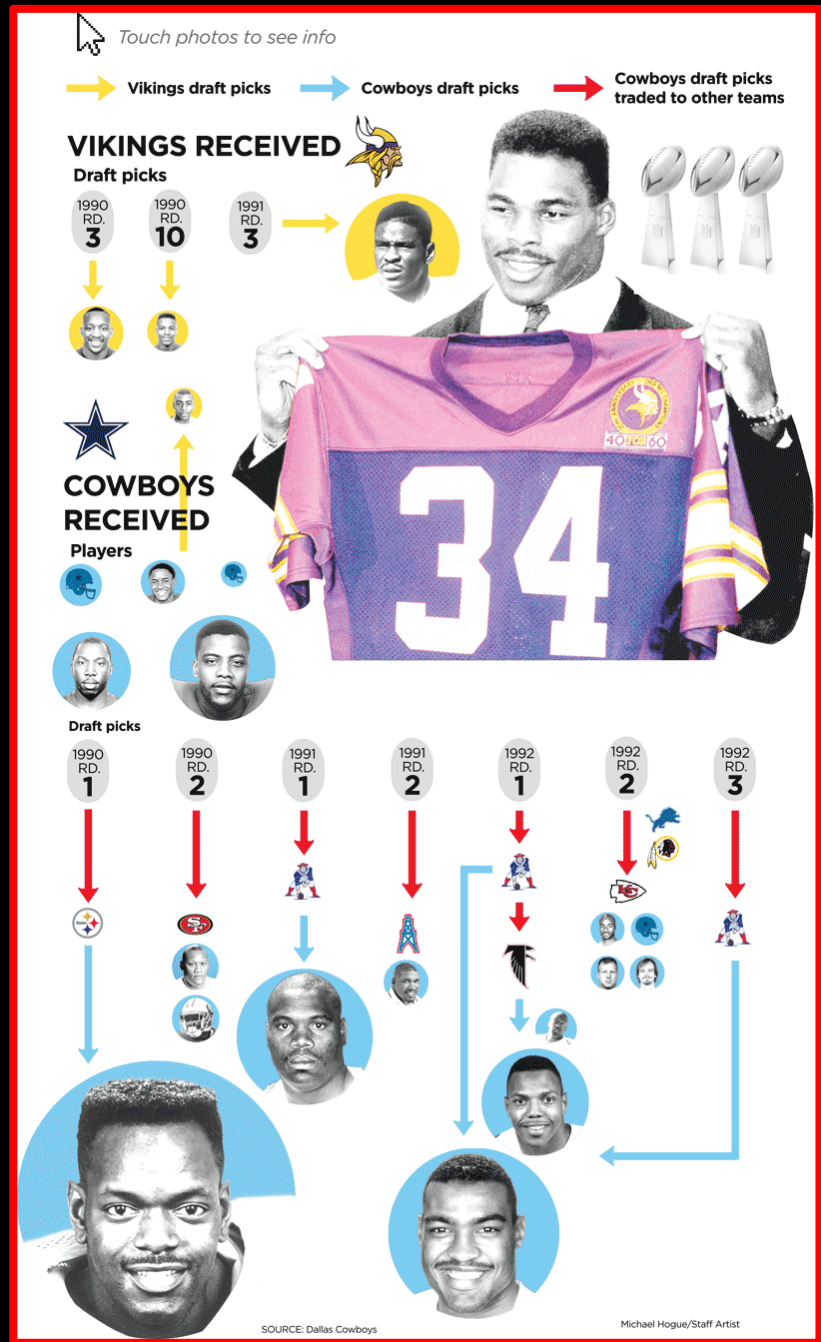

Touch photos to see info

→ Vikings draft picks → Cowboys draft picks → Cowboys draft picks traded to other teams

VIKINGS RECEIVED

Draft picks

1990 RD. 3
1990 RD. 10
1991 RD. 3

COWBOYS RECEIVED

Players

Draft picks

1990 RD. 1
1990 RD. 2
1991 RD. 1
1991 RD. 2
1992 RD. 1
1992 RD. 2
1992 RD. 3

SOURCE: Dallas Cowboys

Michael Hogue/Staff Artist

Minnesota made a bad exchange!

A Bad Exchange

The Case of Esau (Genesis 25:27-34)

A Bad Exchange

The Case of Esau (Genesis 25:27-34)

He exchanged his birthright for a pot of stew!

A Bad Exchange

The Case of Esau (Genesis 25:27-34)

He exchanged his birthright for a pot of stew!

Questions we need to ask?

A Bad Exchange

The Case of Esau (Genesis 25:27-34)

He exchanged his birthright for a pot of stew!

Questions we need to ask?

- What was he thinking?

A Bad Exchange

The Case of Esau (Genesis 25:27-34)

He exchanged his birthright for a pot of stew!