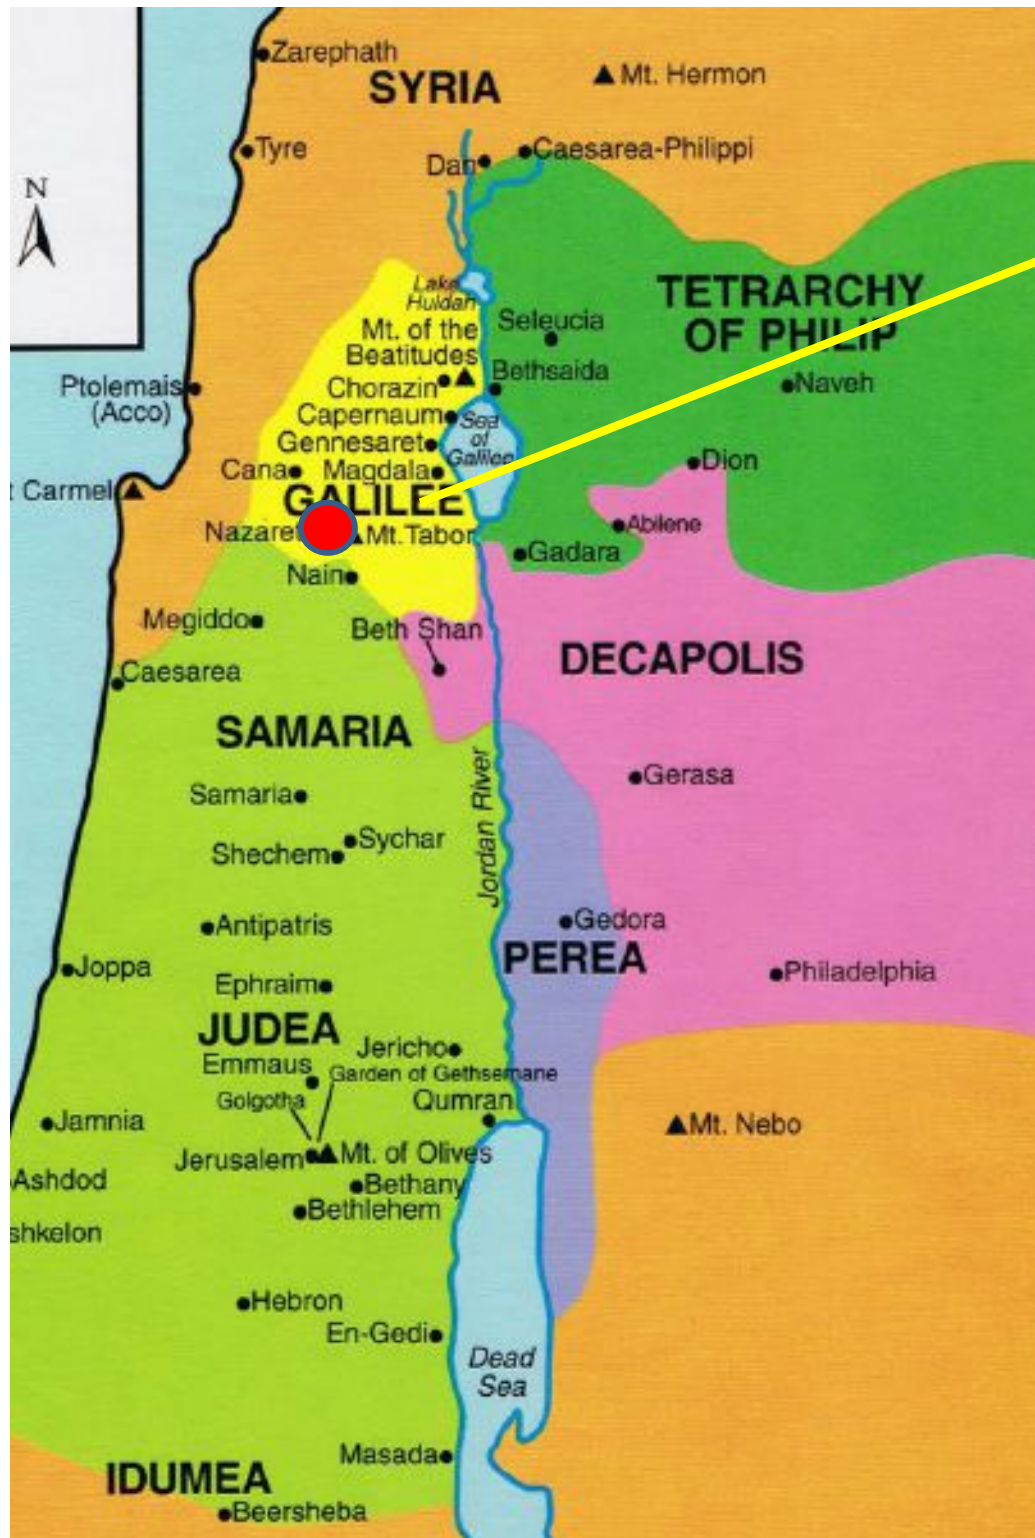

# MOUNT TABOR

- It is a dome shaped mountain in the Jezreel Valley.
- It is six miles east of Nazareth.
- It is eleven miles southwest of the Sea of Galilee.
- It is located in the lower part of Galilee.

# MOUNT TABOR

- It is mentioned several times in the Old Testament.

# MOUNT TABOR

- It is mentioned several times in the Old Testament.
- The Israelites experienced a great victory over Sisera near Tabor.

# MOUNT TABOR

- It is mentioned several times in the Old Testament.
- The Israelites experienced a great victory over Sisera near Tabor.
- It is around 1900 miles above sea level.