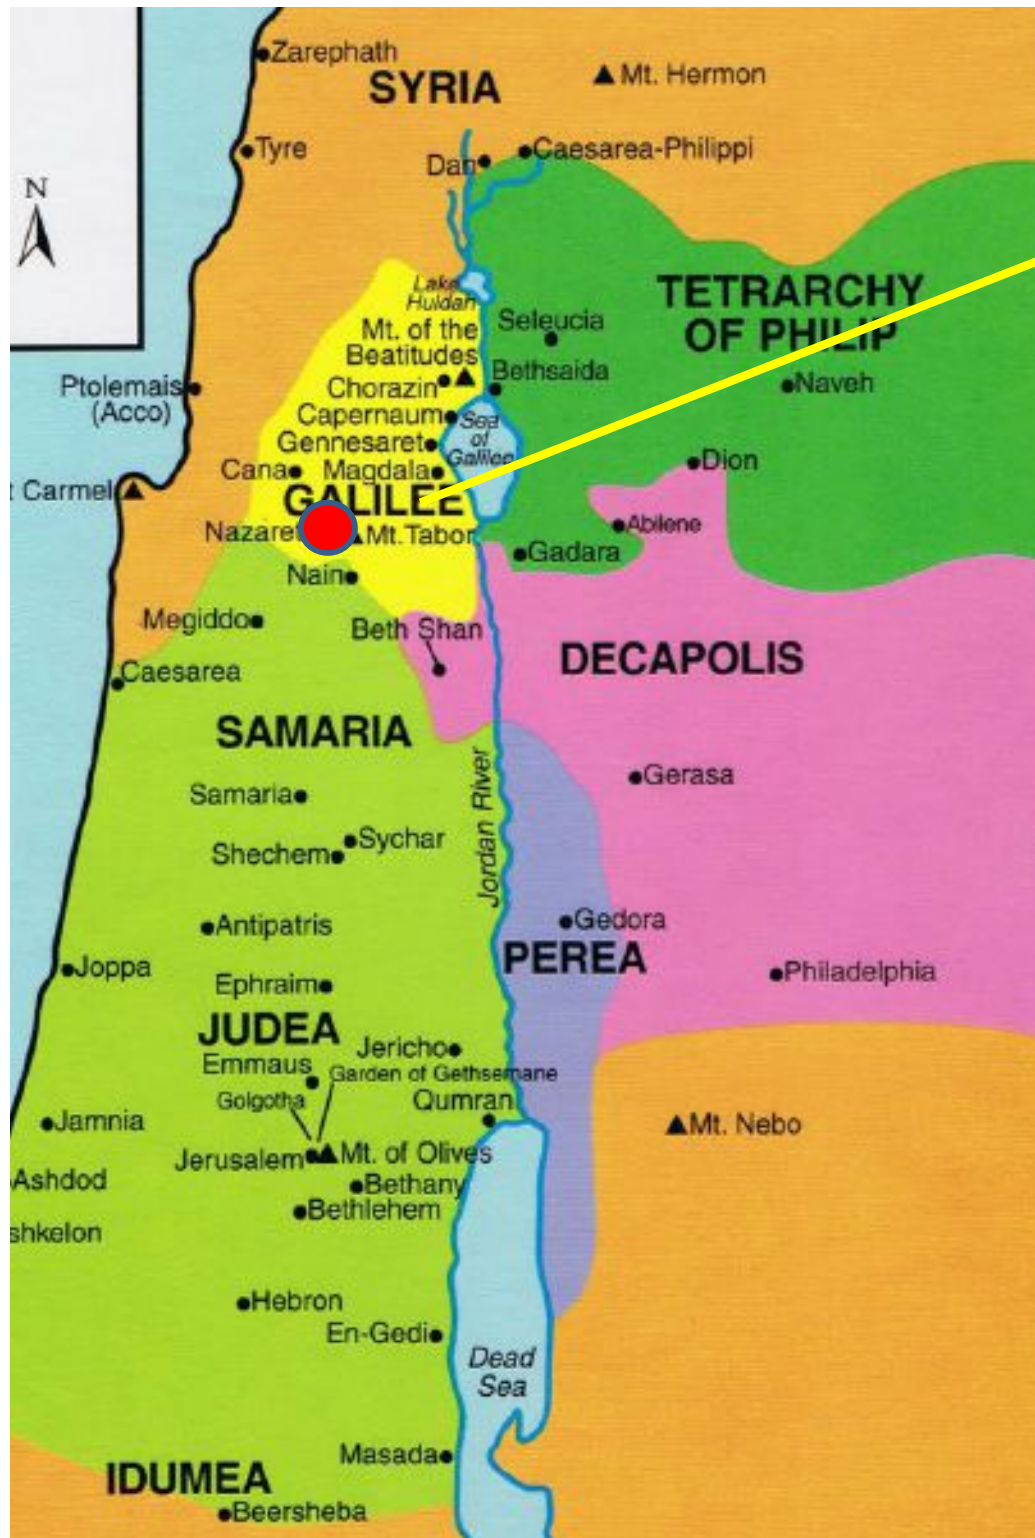

# MOUNT TABOR

- It is a dome shaped mountain in the Jezreel Valley.

# MOUNT TABOR

- It is a dome shaped mountain in the Jezreel Valley.
- It is six miles east of Nazareth.

# MOUNT TABOR

- It is a dome shaped mountain in the Jezreel Valley.
- It is six miles east of Nazareth.
- It is eleven miles southwest of the Sea of Galilee.

# MOUNT TABOR

- It is a dome shaped mountain in the Jezreel Valley.
- It is six miles east of Nazareth.
- It is eleven miles southwest of the Sea of Galilee.
- It is located in the lower part of Galilee.