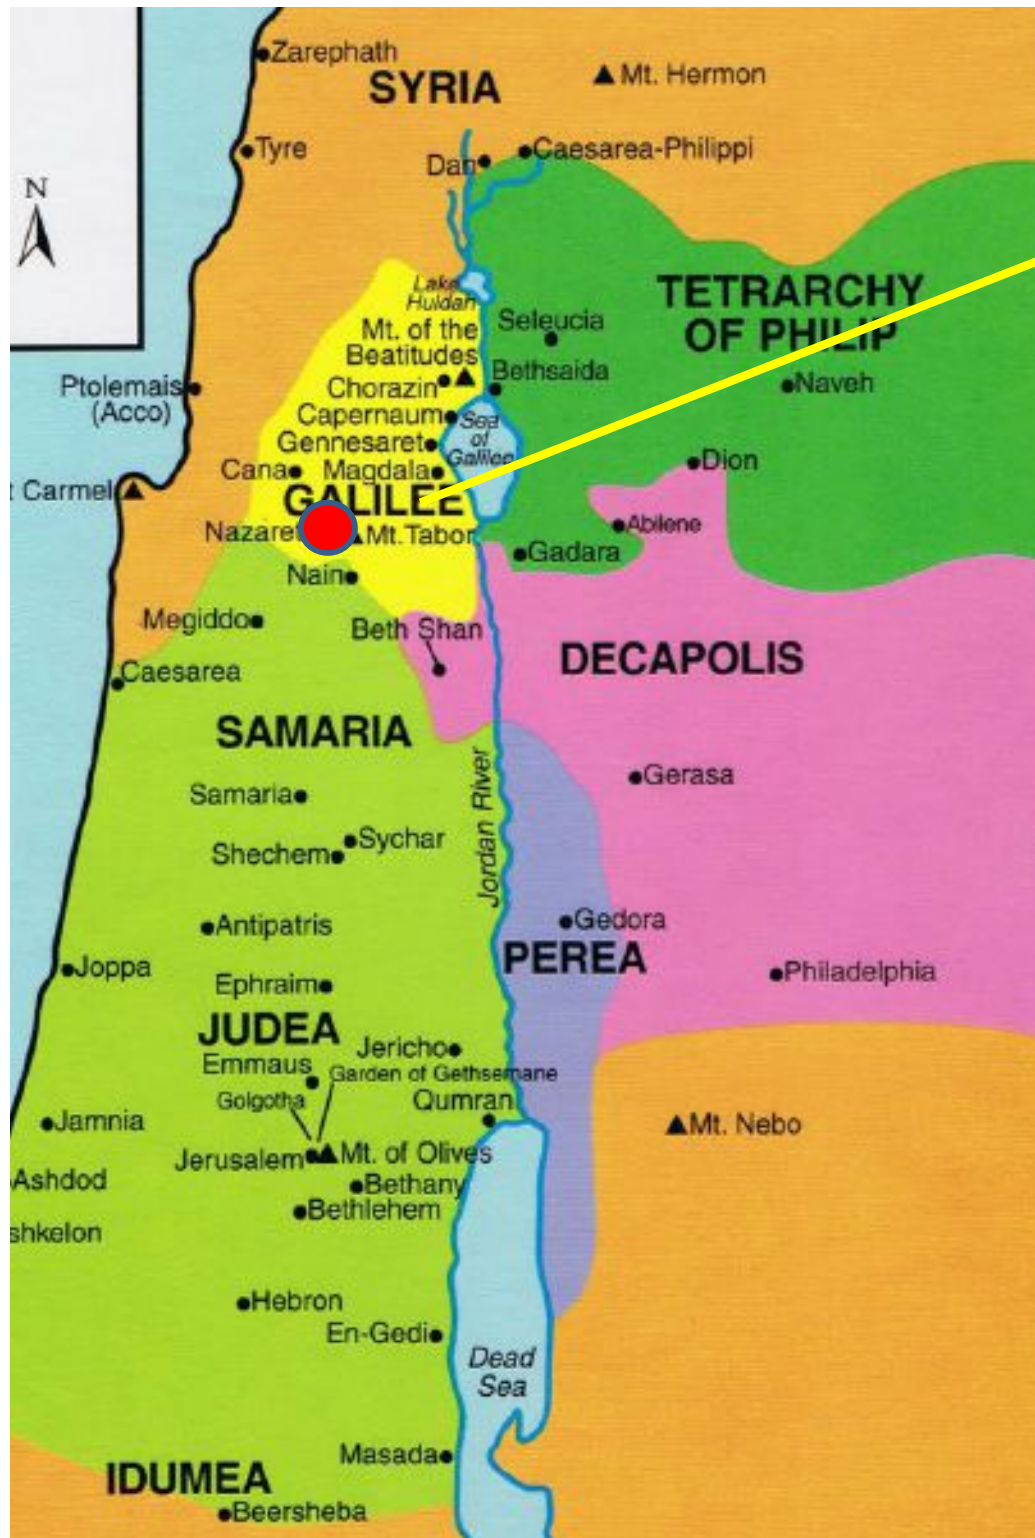

# MOUNT TABOR

- It is a dome shaped mountain in the Jezreel Valley.
- It is six miles east of Nazareth.
- It is eleven miles southwest of the Sea of Galilee.

# MOUNT TABOR

- It is a dome shaped mountain in the Jezreel Valley.
- It is six miles east of Nazareth.
- It is eleven miles southwest of the Sea of Galilee.
- It is located in the lower part of Galilee.

# MOUNT TABOR

- It is mentioned several times in the Old Testament.

# MOUNT TABOR

- It is mentioned several times in the Old Testament.
- The Israelites experienced a great victory over Sisera near Tabor.