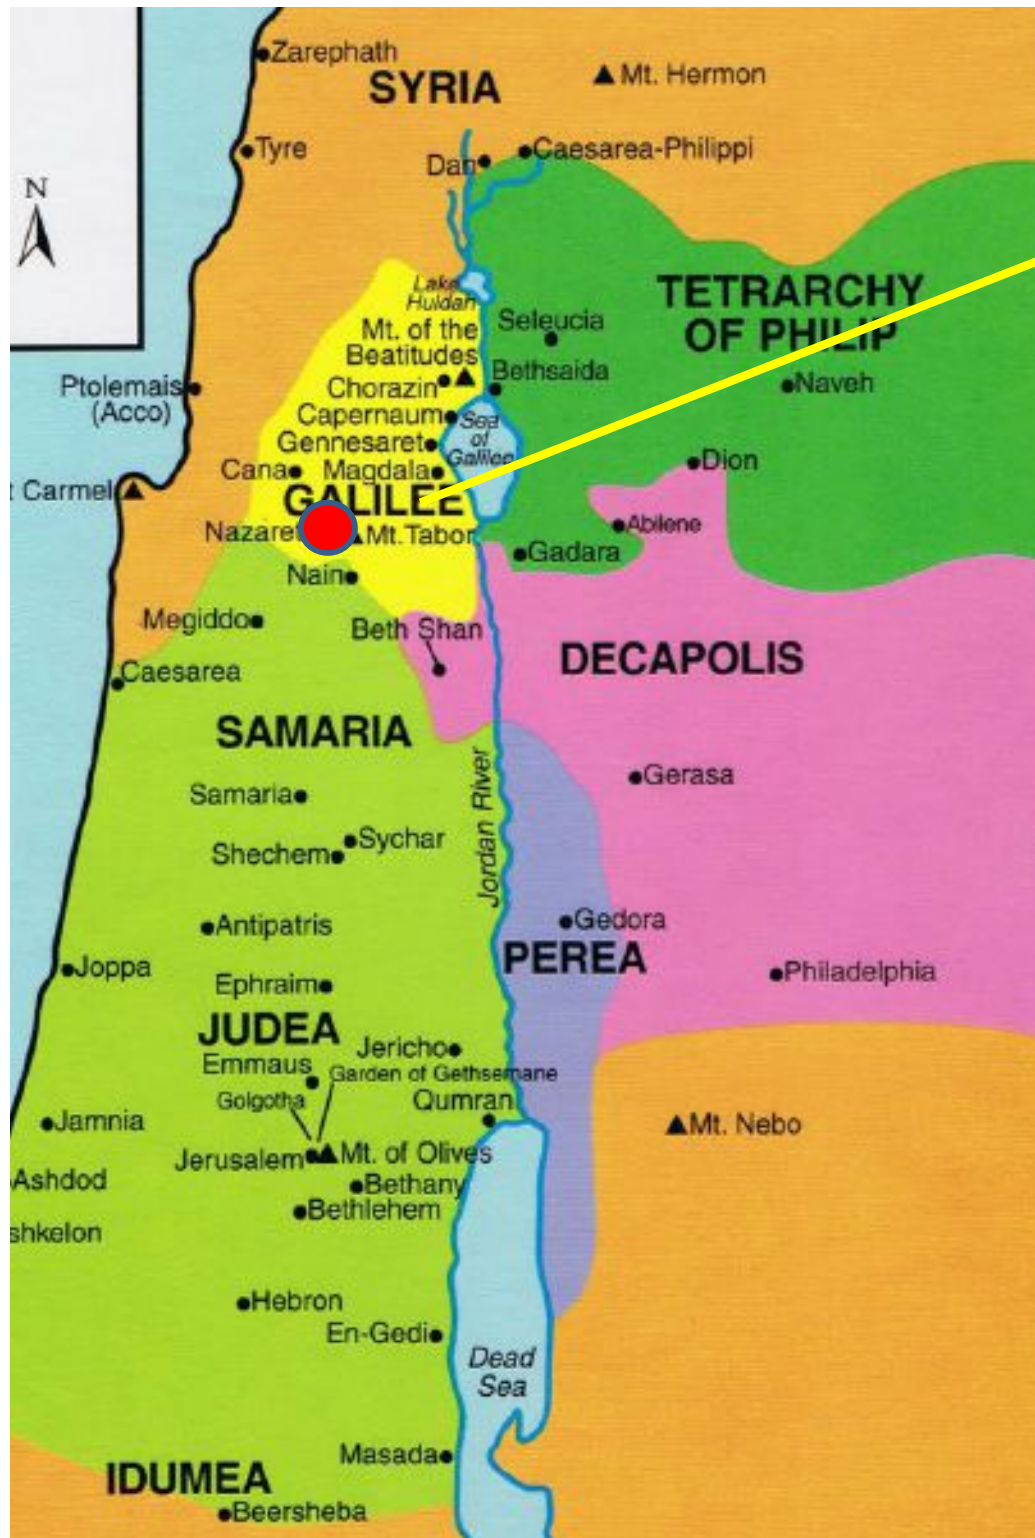

# MOUNT TABOR

- It is a dome shaped mountain in the Jezreel Valley.
- It is six miles east of Nazareth.
- It is eleven miles southwest of the Sea of Galilee.
- It is located in the lower part of Galilee.

# MOUNT TABOR

- It is mentioned several times in the Old Testament.
- The Israelites experienced a great victory over Sisera near Tabor.

# MOUNT TABOR

- It is mentioned several times in the Old Testament.
- The Israelites experienced a great victory over Sisera near Tabor.
- It is around 1900 miles above sea level.

# MOUNT TABOR

- It is mentioned several times in the Old Testament.
- The Israelites experienced a great victory over Sisera near Tabor.
- It is around 1900 miles above sea level.
- It is visible even from Jerusalem.